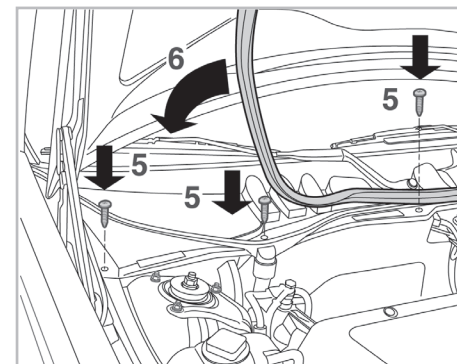

particle
filter

FOR
VOLVO

C70 A/C+/- (03/97 > 12/05) / **S70** A/C+/- (12/96 > 11/00) / **S90** A/C+ (01/97 > 12/98) / **V70** A/C+/- (12/96 > 12/99)

698770

FH232

PA

WANT TO
KNOW MORE?

www.valeo-techassist.com