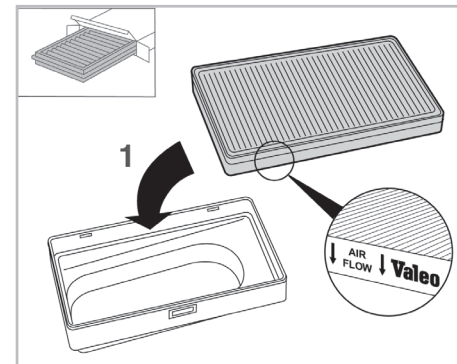

particle
filter

FOR
VOLVO

C70 A/C+/- (03/97 > 12/05) / **S70** A/C+/- (12/96 > 11/00) / **S90** A/C+ (01/97 > 12/98) / **V70** A/C+/- (12/96 > 12/99)

698770

FH232

PA

WANT TO
KNOW MORE?

www.valeo-techassist.com