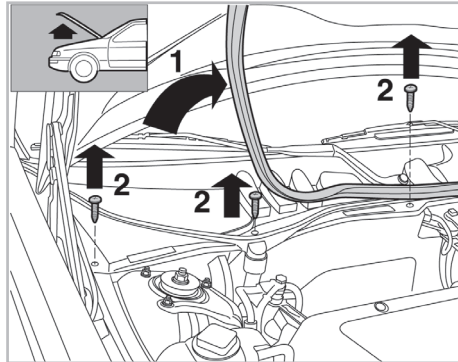

particle
filter

FOR
VOLVO

C70 A/C+/- (03/97 > 12/05) / **S70** A/C+/- (12/96 > 11/00) / **S90** A/C+ (01/97 > 12/98) / **V70** A/C+/- (12/96 > 12/99)

698770

FH232

PA

WANT TO
KNOW MORE?

www.valeo-techassist.com