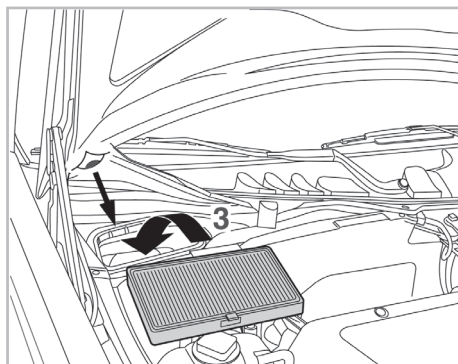

particle
filter

FOR
VOLVO

C70 A/C+/- (03/97 > 12/05) / **S70** A/C+/- (12/96 > 11/00) / **S90** A/C+ (01/97 > 12/98) / **V70** A/C+/- (12/96 > 12/99)

698770

FH232

PA

WANT TO
KNOW MORE?

www.valeo-techassist.com