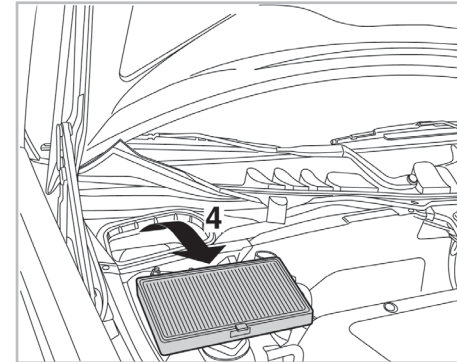

particle
filter

FOR
VOLVO

C70 A/C+/- (03/97 > 12/05) / **S70** A/C+/- (12/96 > 11/00) / **S90** A/C+ (01/97 > 12/98) / **V70** A/C+/- (12/96 > 12/99)

698770

FH232

PA

WANT TO
KNOW MORE?

www.valeo-techassist.com