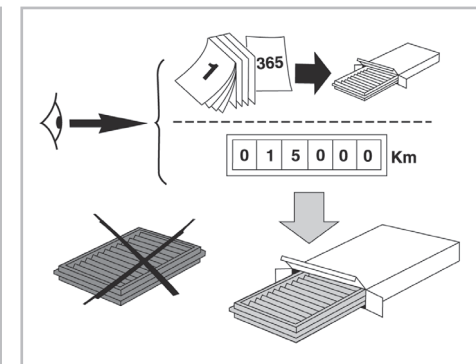

particle
filter

FOR
VOLVO

C70 A/C+/- (03/97 > 12/05) / **S70** A/C+/- (12/96 > 11/00) / **S90** A/C+ (01/97 > 12/98) / **V70** A/C+/- (12/96 > 12/99)

698770

FH232

PA

WANT TO
KNOW MORE?

www.valeo-techassist.com