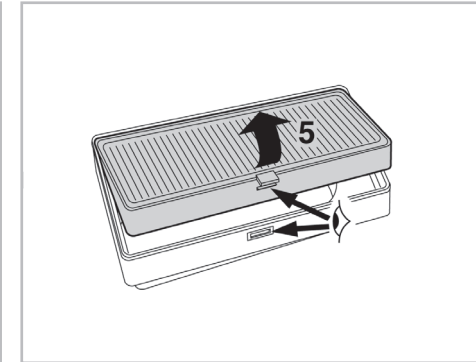

particle
filter

FOR
VOLVO

C70 A/C+/- (03/97 > 12/05) / **S70** A/C+/- (12/96 > 11/00) / **S90** A/C+ (01/97 > 12/98) / **V70** A/C+/- (12/96 > 12/99)

698770

FH232

PA

WANT TO
KNOW MORE?

www.valeo-techassist.com