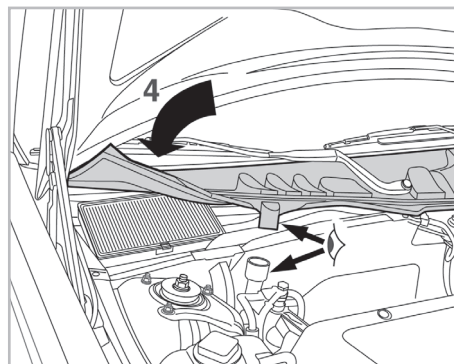

particle
filter

FOR
VOLVO

C70 A/C+/- (03/97 > 12/05) / **S70** A/C+/- (12/96 > 11/00) / **S90** A/C+ (01/97 > 12/98) / **V70** A/C+/- (12/96 > 12/99)

698770

FH232

PA

WANT TO
KNOW MORE?

www.valeo-techassist.com