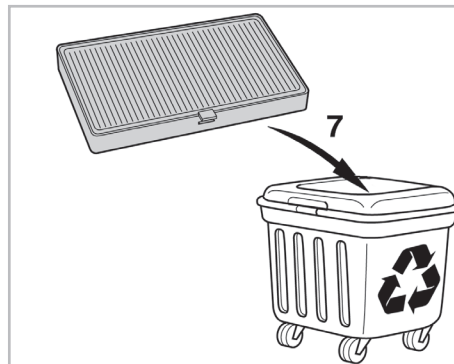

particle
filter

FOR
VOLVO

C70 A/C+/- (03/97 > 12/05) / **S70** A/C+/- (12/96 > 11/00) / **S90** A/C+ (01/97 > 12/98) / **V70** A/C+/- (12/96 > 12/99)

698770

FH232

PA

WANT TO
KNOW MORE?

www.valeo-techassist.com