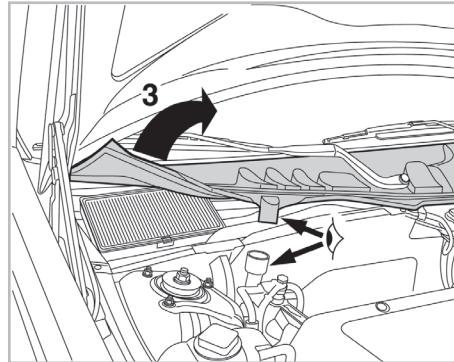

particle
filter

FOR
VOLVO

C70 A/C+/- (03/97 > 12/05) / **S70** A/C+/- (12/96 > 11/00) / **S90** A/C+ (01/97 > 12/98) / **V70** A/C+/- (12/96 > 12/99)

698770

FH232

PA

WANT TO
KNOW MORE?

www.valeo-techassist.com