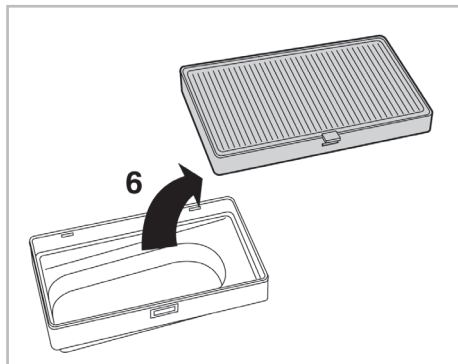

particle
filter

FOR
VOLVO

C70 A/C+/- (03/97 > 12/05) / **S70** A/C+/- (12/96 > 11/00) / **S90** A/C+ (01/97 > 12/98) / **V70** A/C+/- (12/96 > 12/99)

698770

FH232

PA

WANT TO
KNOW MORE?

www.valeo-techassist.com