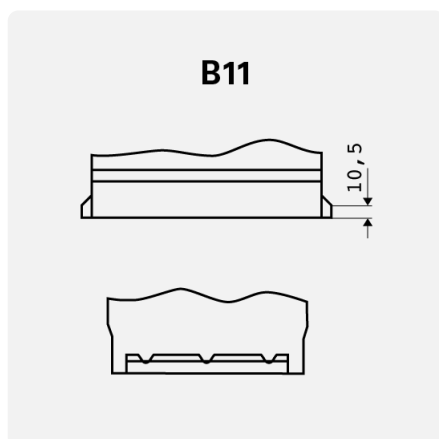

RED TOP

8782090008882

TECHNICAL DATA

Capacity:	50 Ah	CCA:	815 A
Voltage:	12 V	Dimensions (L/W/H):	254/185/184
Case Size:	78 (BCI)	Short Code:	RT F 4,2
UK-Code:	-	ETN:	804250000
Weight filled:	18,0 kg	Base Hold-down:	B11
Layout:	1	Terminal Type:	-

DRAWINGS

Base Hold-down

Layout