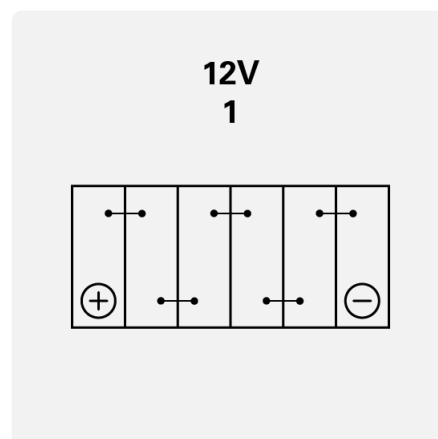

RED TOP

8782090008882

TECHNICAL DATA

Capacity:	50 Ah	CCA:	815 A
Voltage:	12 V	Dimensions (L/W/H):	254/185/184
Case Size:	78 (BCI)	Short Code:	RT F 4,2
UK-Code:	-	ETN:	804250000
Weight filled:	18,0 kg	Base Hold-down:	B11
Layout:	1	Terminal Type:	-

DRAWINGS

Base Hold-down

Layout