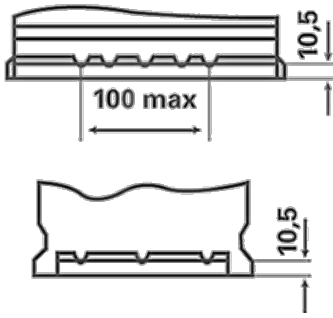

DRAWINGS

B13