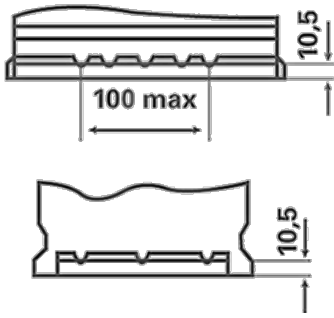

### ORDER INFORMATION

European Type No. (ETN):	930060054
Article Number:	930060054B912
Short Code:	LFS 60
Barcode:	4016987143490
UK Code:	
Packaging Unit:	1
Quantity per Pallet:	63

### TECHNICAL INFORMATION

Voltage [V]:	12	Base Hold-down:	B13
Battery Capacity [Ah]:	60	Layout:	0
CCA, EN [A]:	540	Terminal Types:	1
Length [mm]:	242	Case Size:	H5/L2
Width [mm]:	175	Weight filled (kg):	15
Height [mm]:	190		

DRAWINGS

**B13**

**0**

**1**