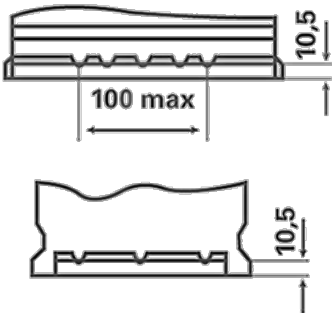

European Type No. (ETN):	930095080
Article Number:	930095080B912
Short Code:	LFS 95
Barcode:	4016987143513
UK Code:	
Packaging Unit:	1
Quantity per Pallet:	36

TECHNICAL INFORMATION

Voltage [V]:	12	Base Hold-down:	B13
Battery Capacity [Ah]:	95	Layout:	0
CCA, EN [A]:	800	Terminal Types:	1
Length [mm]:	353	Case Size:	H8/L5
Width [mm]:	175	Weight filled (kg):	21,320
Height [mm]:	190		

DRAWINGS

B13

0

1

ø 19,5
H 18

ø 17,9
H 18

pos.

neg.