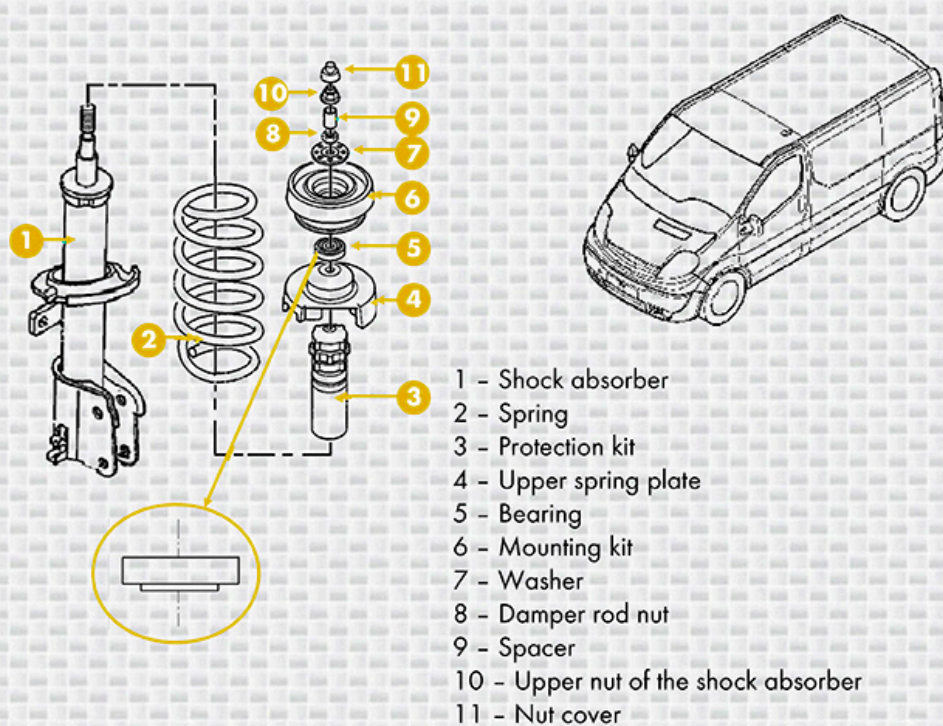

## MOUNTING OF THE BEARING

Nissan Primastar / Renault Trafic II / Opel Vivaro

FI095EU

**MK181**

Respect the direction of bearing assembly : shoulder inner of bearing oriented to the strut foot