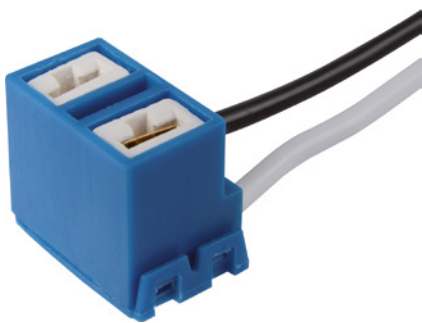

Plug, headlight

The connector, headlight for H7 bulbs, enables the connector of the headlight to be replaced easily and cheaply. With the 13 cm long cables with open cable ends, the connector can be in-

stalled in all vehicles and motorbikes with H7 bulbs. The ceramic insulation protects the plastic housing from voltage and temperature loads.

Bulb Type: H7

Number of Poles	Cable Length mm	DU	Article no.
2	130	1	50390437

The connector, headlight for H4 bulbs, enables the connector of the headlight to be replaced easily and cheaply. With the 13 cm long cables with open cable ends, the connec-

tor can be installed in all vehicles and motorbikes with H4 bulbs. The ceramic insulation protects the plastic housing from voltage and temperature loads.

Bulb Type: H4

Number of Poles	Socket Type	Cable Length mm	DU	Article no.
3	P43t	130	1	50390438