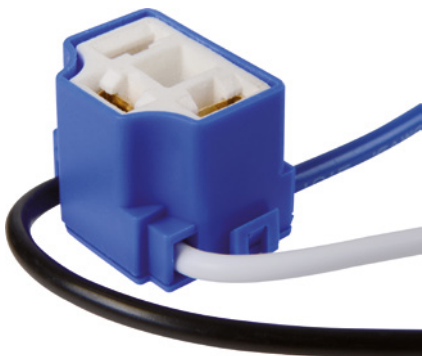

Plug, headlight

The connector, headlight for H7 bulbs, enables the connector of the headlight to be replaced easily and cheaply. With the 13 cm long cables with open cable ends, the connector can be in-

stalled in all vehicles and motorbikes with H7 bulbs. The ceramic insulation protects the plastic housing from voltage and temperature loads.

Bulb Type: H7

Number of Poles	Cable Length mm	DU	Article no.
2	130	1	50390437

The connector, headlight for H4 bulbs, enables the connector of the headlight to be replaced easily and cheaply. With the 13 cm long cables with open cable ends, the connec-

tor can be installed in all vehicles and motorbikes with H4 bulbs. The ceramic insulation protects the plastic housing from voltage and temperature loads.

Bulb Type: H4

Number of Poles	Socket Type	Cable Length mm	DU	Article no.
3	P43t	130	1	50390438