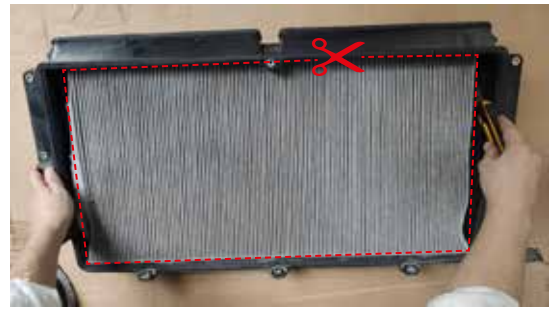

HEPA Cabin Filter replacement instructions

febi
182548

Blue Print
ADBP250073

To fit:
Tesla S Models
fitted with a
high-efficiency
particulate
absorbing filter

Figure 10.

Figure 11.

Figure 12.

Figure 13.