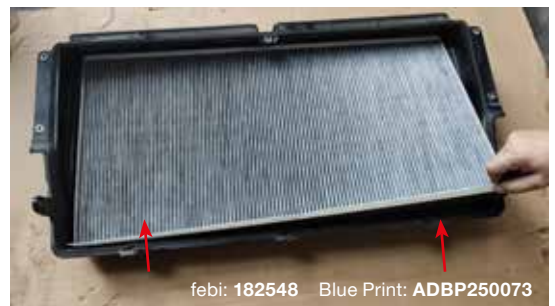

HEPA Cabin Filter replacement instructions

febi
182548

Blue Print
ADBP250073

To fit:
Tesla S Models
fitted with a
high-efficiency
particulate
absorbing filter

Figure 10.

Figure 11.

Figure 12.

Figure 13.

Figure 14.

Figure 15.

Figure 16.

For more technical information please visit: partsfinder.bilsteingroup.com