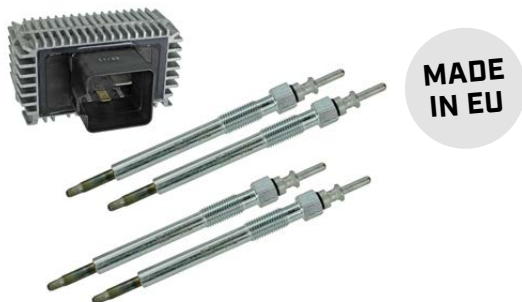

MEYLE supplies both the control units and the glow plugs in OE quality. We supply a kit containing the control unit along with the corresponding 3, 4, 5 or 6 glow plugs.

More control unit and glow plug kits covering other vehicle applications will be available shortly. The MEYLE kit comes with all parts necessary for reliable repair.

When replacing glow plug control units and glow plugs follow the manufacturer's specifications at all times.

The 2nd page lists the currently available kits. Here a few examples:

**MADE
IN EU**

MEYLE no. 014 880 0010/S, short no. MEX0091
incl. 6 glow plugs to fit Mercedes-Benz E300

**MADE
IN EU**

MEYLE no. 214 880 0001/S, short no. MEX0530
incl. 4 glow plugs to fit ALFA ROMEO, FIAT, LANCIA

**MADE
IN EU**

MEYLE no. 614 880 0006/S, short no. MEX0548
incl. 4 glow plugs to fit OPEL, VAUXHALL