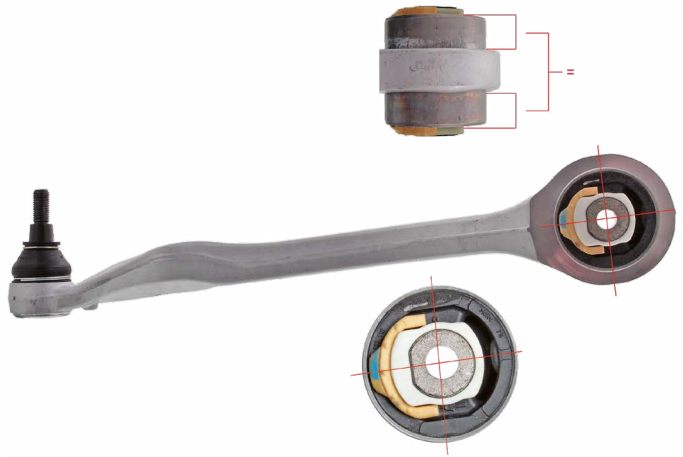

INFO

BGI-300255 Technical data can be subject to change | APR19

For more technical information please visit: partsfinder.bilsteingroup.com

Ferdinand Bilstein GmbH + Co. KG
Wilhelmstr. 47 | 58256 Ennepetal | Germany | Tel. +49 2333 911-0 | www.bilsteingroup.com