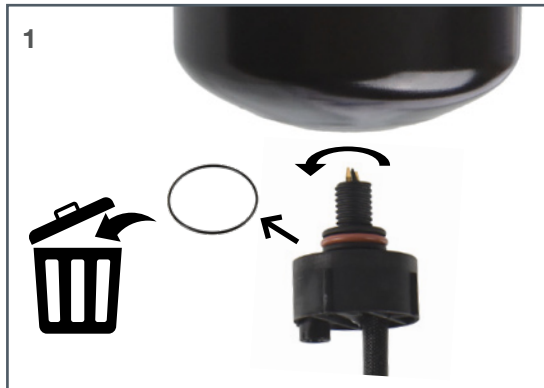

INFO

Blue Print
ADN12350
ADN12353

febi
101326
101654

To Fit:
Fiat, Mercedes Benz,
Nissan, Opel, Vauxhall,
Renault, Various models

Engines:
M9T, OM622, R9M,
YS23.

DE Kraftstofffilter

EN Fuel Filter

For more technical information please visit: partsfinder.bilsteingroup.com

INFO

Blue Print
ADN12350
ADN12353

febi
101326
101654

To Fit:
Fiat, Mercedes Benz,
Nissan, Opel, Vauxhall,
Renault, Various models

Engines:
M9T, OM622, R9M,
YS23.

For more technical information please visit: partsfinder.bilsteingroup.com