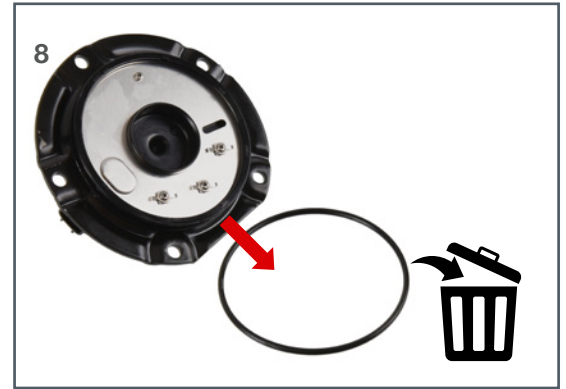

INFO

Blue Print
ADN12350
ADN12353

febi
101326
101654

To Fit:
Fiat, Mercedes Benz,
Nissan, Opel, Vauxhall,
Renault, Various models

Engines:
M9T, OM622, R9M,
YS23.

DE Kraftstofffilter

EN Fuel Filter

For more technical information please visit: partsfinder.bilsteingroup.com

INFO

Blue Print
ADN12350
ADN12353

febi
101326
101654

To Fit:
Fiat, Mercedes Benz,
Nissan, Opel, Vauxhall,
Renault, Various models

Engines:
M9T, OM622, R9M,
YS23.

For more technical information please visit: partsfinder.bilsteingroup.com