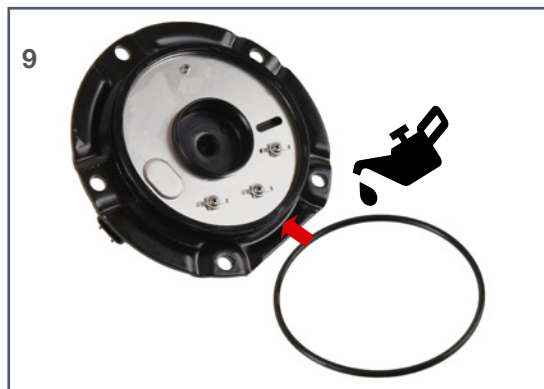

INFO

Blue Print
ADN12350
ADN12353

febi
101326
101654

To Fit:
Fiat, Mercedes Benz,
Nissan, Opel, Vauxhall,
Renault, Various models

Engines:
M9T, OM622, R9M,
YS23.

DE Kraftstofffilter

EN Fuel Filter

For more technical information please visit: partsfinder.bilsteingroup.com

INFO

Blue Print
ADN12350
ADN12353

febi
101326
101654

To Fit:
Fiat, Mercedes Benz,
Nissan, Opel, Vauxhall,
Renault, Various models

Engines:
M9T, OM622, R9M,
YS23.

For more technical information please visit: partsfinder.bilsteingroup.com